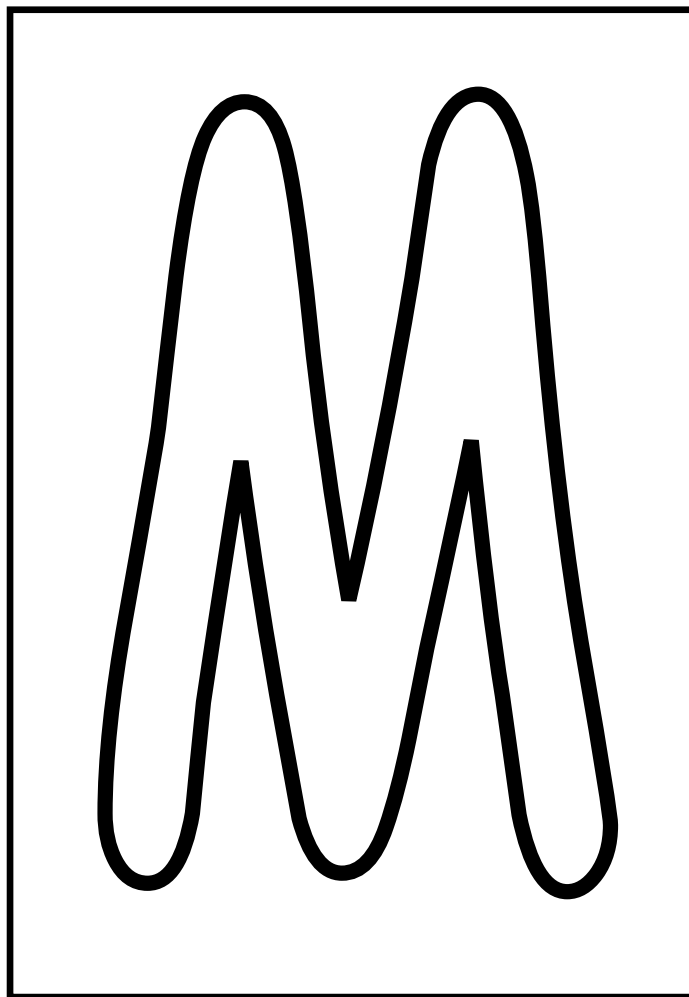

A large, hollow outline of the uppercase letter 'S' is centered within a square frame. The letter is drawn with a thick black line.A large, hollow outline of the uppercase letter 'H' is centered within a square frame. The letter is drawn with a thick black line.A large, hollow outline of the lowercase letter 'y' is centered within a square frame. The letter is drawn with a thick black line.A large, hollow outline of the uppercase letter 'O' is centered within a square frame. The letter is drawn with a thick black line.