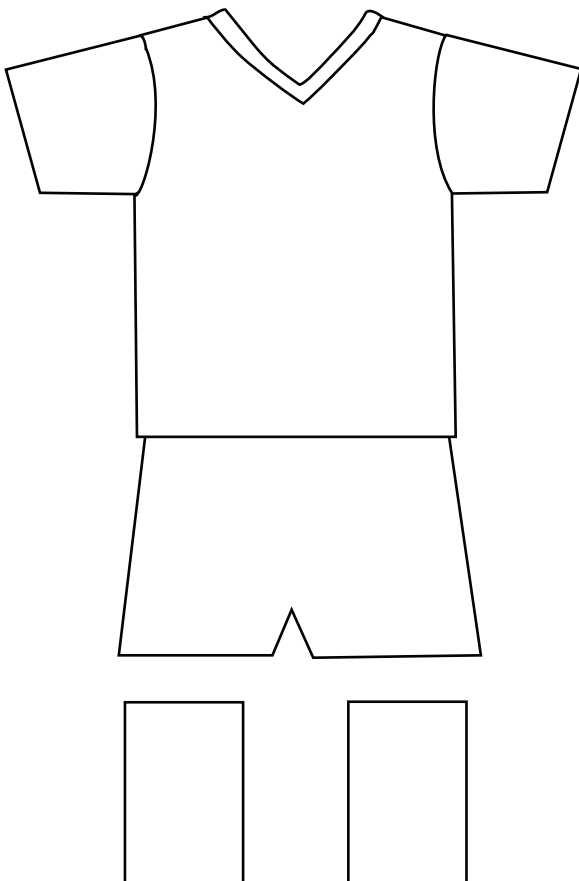

Algeria Football Kit

Can you follow the instructions to complete the kits?
Check your results with our World Cup Group Kit pages.

Home - The shirt is white with a pale green stripe on the edge of the sleeve, finishing in a point at the top of the arm.
The shorts are white. The socks are white.

Away - The shirt is pale green with a white stripe on the edge of the sleeve, finishing in a point at the top of the arm. Vertical red and white stripes run down the shirt. The shorts are pale green. The socks are pale green.

Home