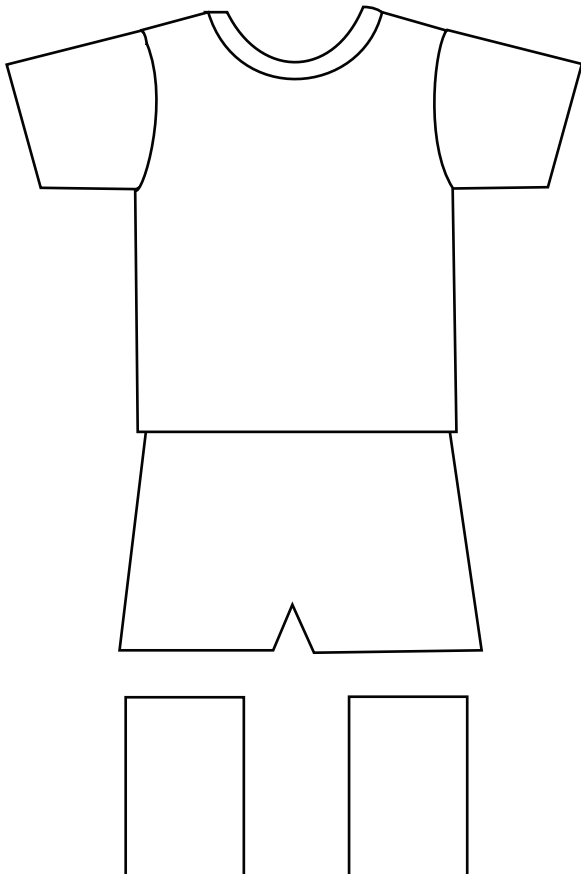

# Chile Football Kit

Can you follow the instructions to complete the kits?  
Check your results with our World Cup Group Kit pages.

Home - The shirt is red with a white stripe on each sleeve ending at the shoulder. The shorts are blue. The socks are white.

Away - The shirt is white with a red stripe on each sleeve ending at the shoulder. The shorts are white. The socks are blue.

Home

Away