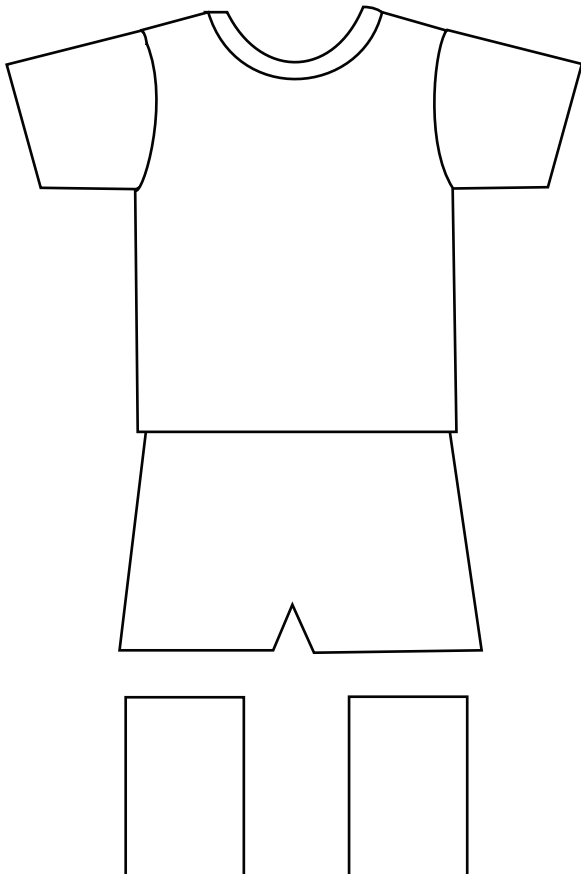

# New Zealand Football Kit

Can you follow the instructions to complete the kits?  
Check your results with our World Cup Group Kit pages.

**Home** - The shirt is white with a black collar and a black stripe on each sleeve. The shorts are white. The socks are white with a black stripe at the top.

**Away** - The shirt is black with a white collar and a white stripe on each sleeve. The shorts are black. The socks are black with a white stripe at the top.

**Home**

**Away**