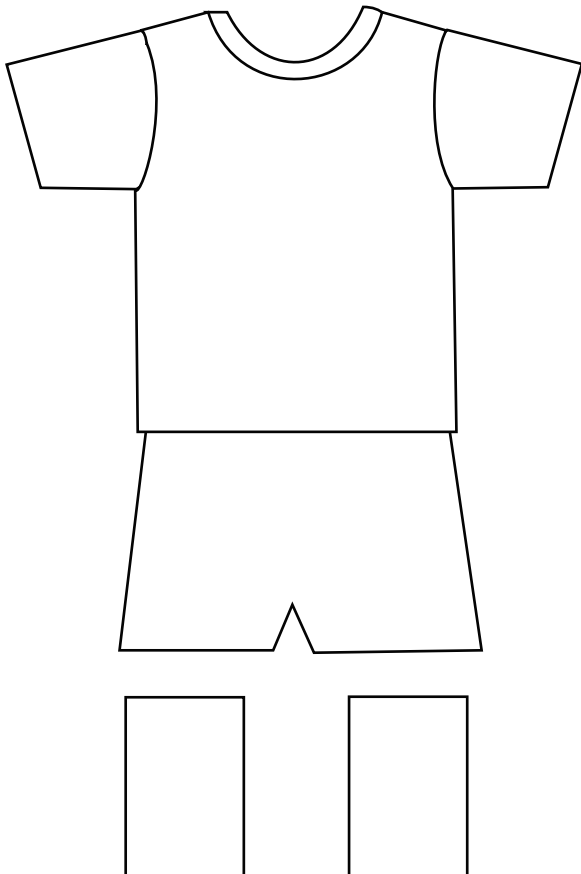

Portugal Football Kit

Can you follow the instructions to complete the kits?
Check your results with our World Cup Group Kit pages.

Home - The shirt is red with a green stripe on each sleeve and a wide horizontal green stripe across the front. The shorts are white. The socks are green.

Away - The shirt is white with a green stripe on each sleeve. The shirt has a wide green stripe and a wide red stripe vertically down the middle. The shorts are green. The socks are white.

Home

Away