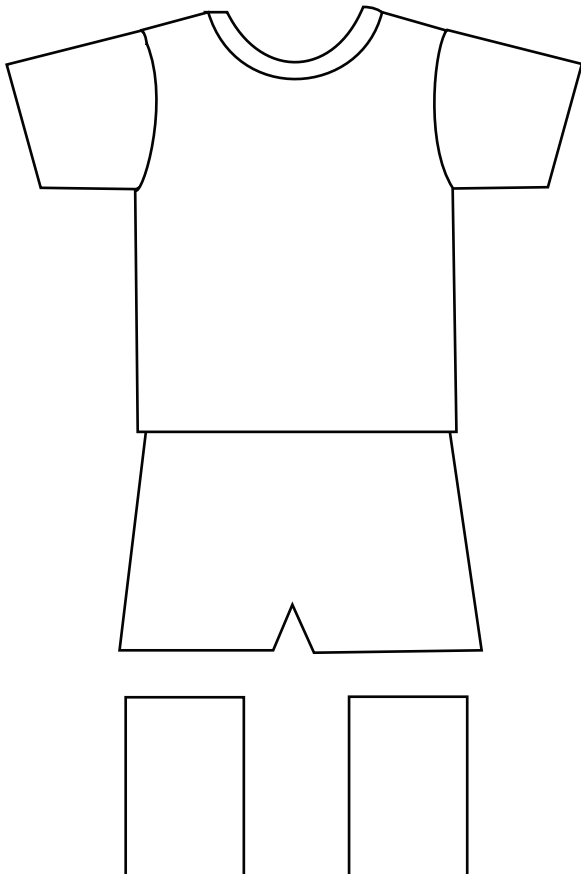

Serbia Football Kit

Can you follow the instructions to complete the kits?
Check your results with our World Cup Group Kit pages.

Home - The shirt is red with a blue stripe on each sleeve. There is a white cross on the shirt with the centre to the right hand side. The shorts are blue. The socks are white.

Away - The shirt is white with a red stripe on each sleeve. The shorts are white. The socks are white.

Home

Away