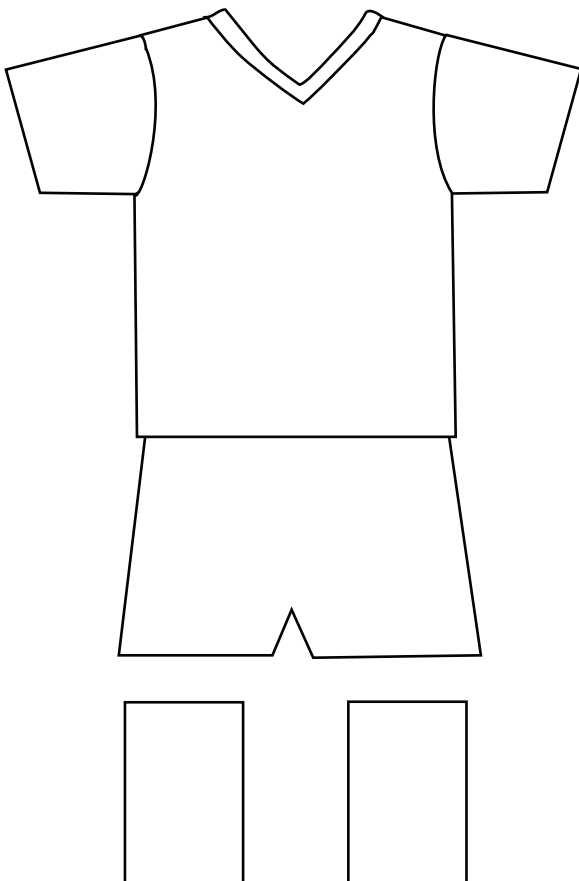

South Africa Football Kit

Can you follow the instructions to complete the kits?
Check your results with our World Cup Group Kit pages.

Home - The shirt is yellow with a green stripe on the edge of the collar, two parallel green stripes on the shoulders and two small green stripes running away from the sleeve cuffs. The underarm area is green. The shorts are green with 2 yellow stripes down each side. The socks are yellow.

Away - The shirt is green with a yellow stripe on the edge of the collar, two parallel yellow stripes on the shoulders and two small yellow stripes running away from the sleeve cuffs. The underarm area is dark green. The shorts are yellow with 2 green stripes down each side. The socks are green.

Home