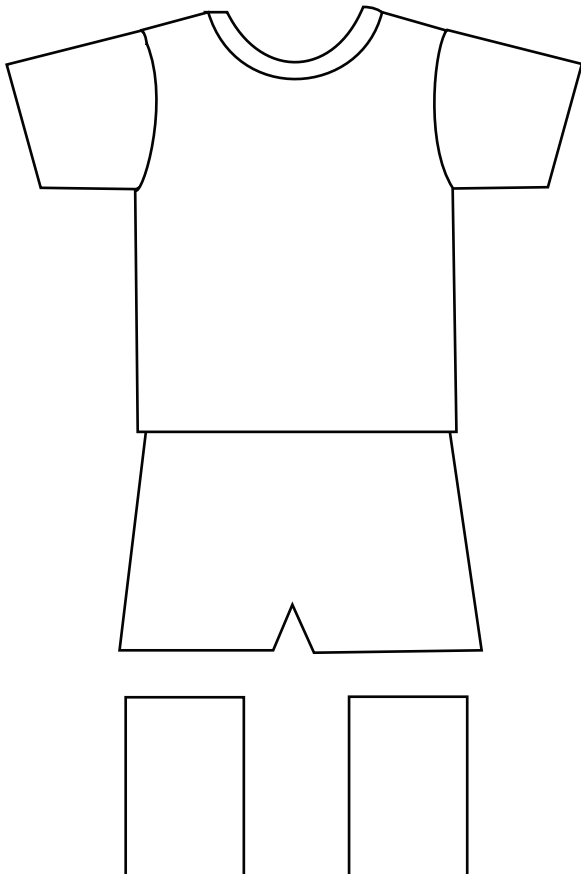

South Korea Football Kit

Can you follow the instructions to complete the kits?
Check your results with our World Cup Group Kit pages.

Home - The shirt is red with a blue collar and a blue stripe around each sleeve. The shorts are white. The socks are red.

Away - The shirt is white with a blue stripe around each sleeve. The shorts are blue. The socks are white.

Home

Away